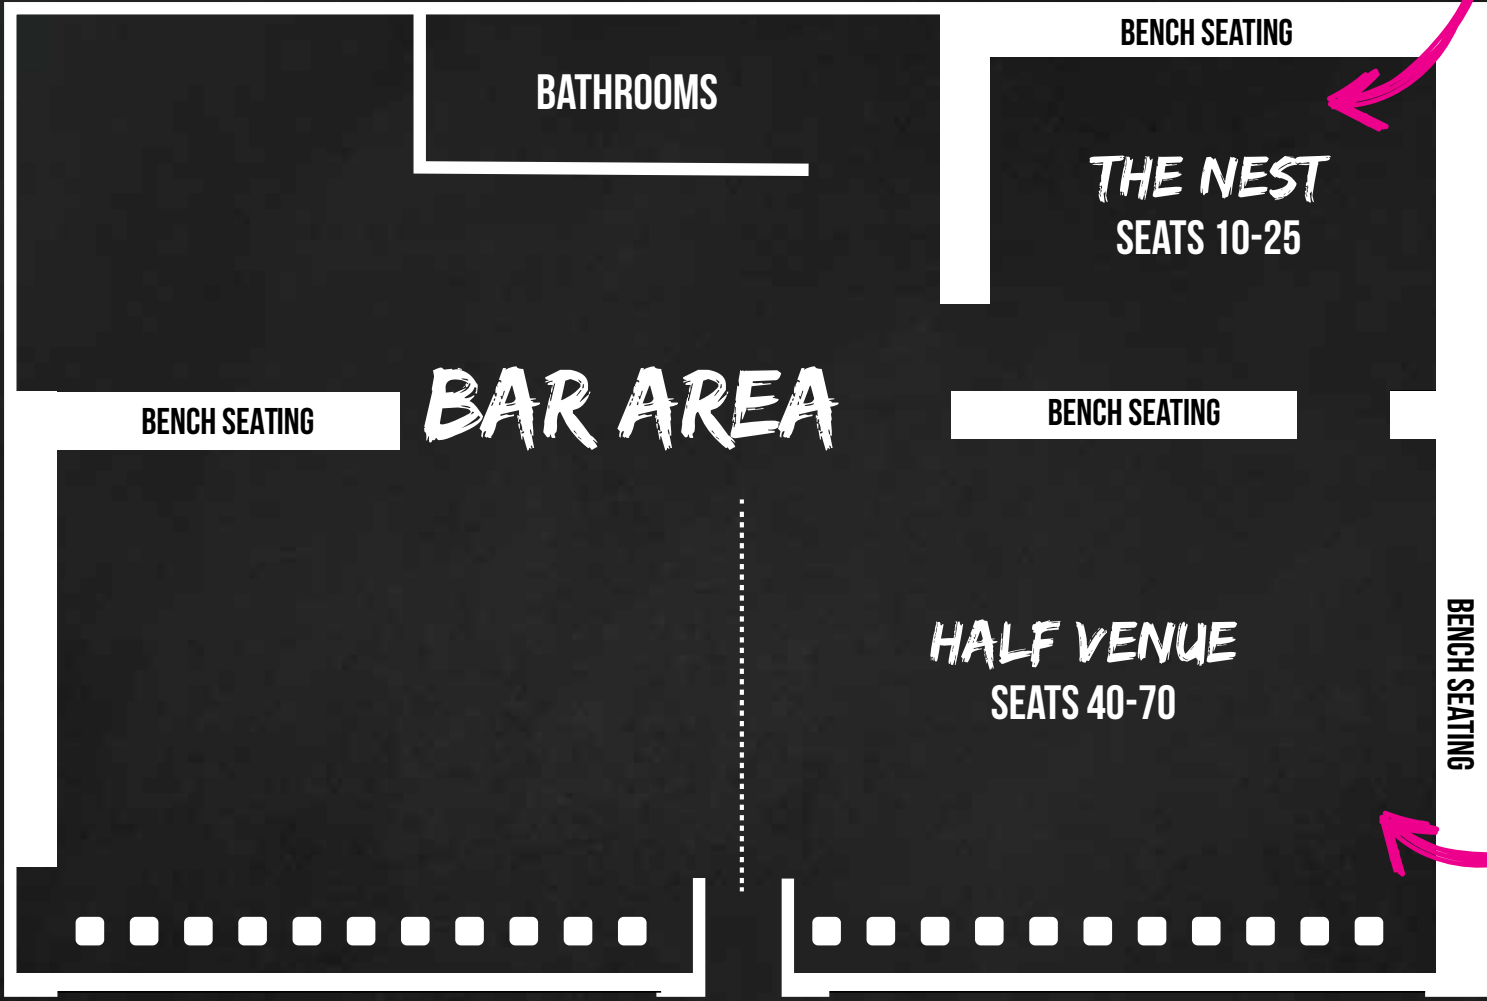

OUR FUNCTION SPACES

THE NEST

CAPACITY 20-40

Tucked away in the corner is The Nest, our semi-private event space fitted out with comfortable leather seating, feature shelves and dim lighting. Intimate yet spacious in feel, The Nest is the perfect spot for private celebrations, presentations and smaller events.

OUR FUNCTION SPACES

HALF VENUE

CAPACITY 50-80

Our half-venue event space is the the ideal spot for larger events and celebrations, with large windows flooding the space with natural light and beautiful greenery dotted with fairy lights lining the walls.

FLOORPLAN

IDEAL FOR INTIMATE GATHERINGS LIKE BIRTHDAYS AND ANNIVERSARIES

PERFECT FOR BIG CELEBRATIONS LIKE ENGAGEMENTS AND CORPORATE EVENTS

OUR FOOD

The Village Crown menu has something for everyone. Whether you want to be seated and share from an assortment of delicious food, stand and nibble on tapas over a few cocktails, or feast on as much pizza as your guests can eat - we have a package to suit your needs. All of our packages are available for a minimum of 10 persons.